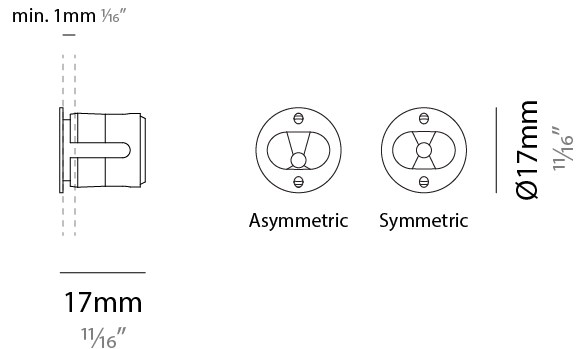

GENERAL

Series: Eyes Handrail
Subseries: Eyes 17 for Handrail
Brand: Unonovesette
Division: Exterior
Mounting Type: Recessed
Mounting Location: Handrail
Subcategory: Marker

PHYSICAL

Shape: Round
Diameter (mm): 17
Diameter (in): 11/16
Depth (mm): 17
Depth (in): 11/16
Light Distribution: Direct
Weight (kg): 0.13
Installation Requirement: Fixing springs
Diffuser: Extra clear glass 4mm
Fixture Finish: PSS
Fixture Material: Stainless Steel AISI 316L
Cable Details: 200 cm 2x0,5 mm2
Cut-out Measurements: 15mm / 9/16"

ELECTRICAL

Lamp Type: LED
Input Wattage (W): 2.33
Total Output Wattage (W): 1.05
Dimming: Non-Dimming / Phase Dimming (120Vac only) / 0-10V Dimming
Driver Included: No
Driver Location: Remote
Driver Type: Constant Current - Universal
Driver Class: Class 2
Housing: ENCP4
Input Voltage (V): 120 - 277
Output Voltage (V): 24
Constant Current (MA): 350

LED

Number of LEDs: 1
Color Temperature (°K): 2700 / 3000
Max. Delivered Lumen (lm): 124 (3000K)
Nominal Lumen (lm): 150 (3000K)
CRI: >90 CRI
Lamp Life (hrs): 50000

OPTICAL

Reflector: Assymetric / Symetric

RATINGS AND CERTIFICATIONS

Certified By: Certified for North American Standards
IP rating: IP67
Marine Grade: Stainless Steel AISI 316L